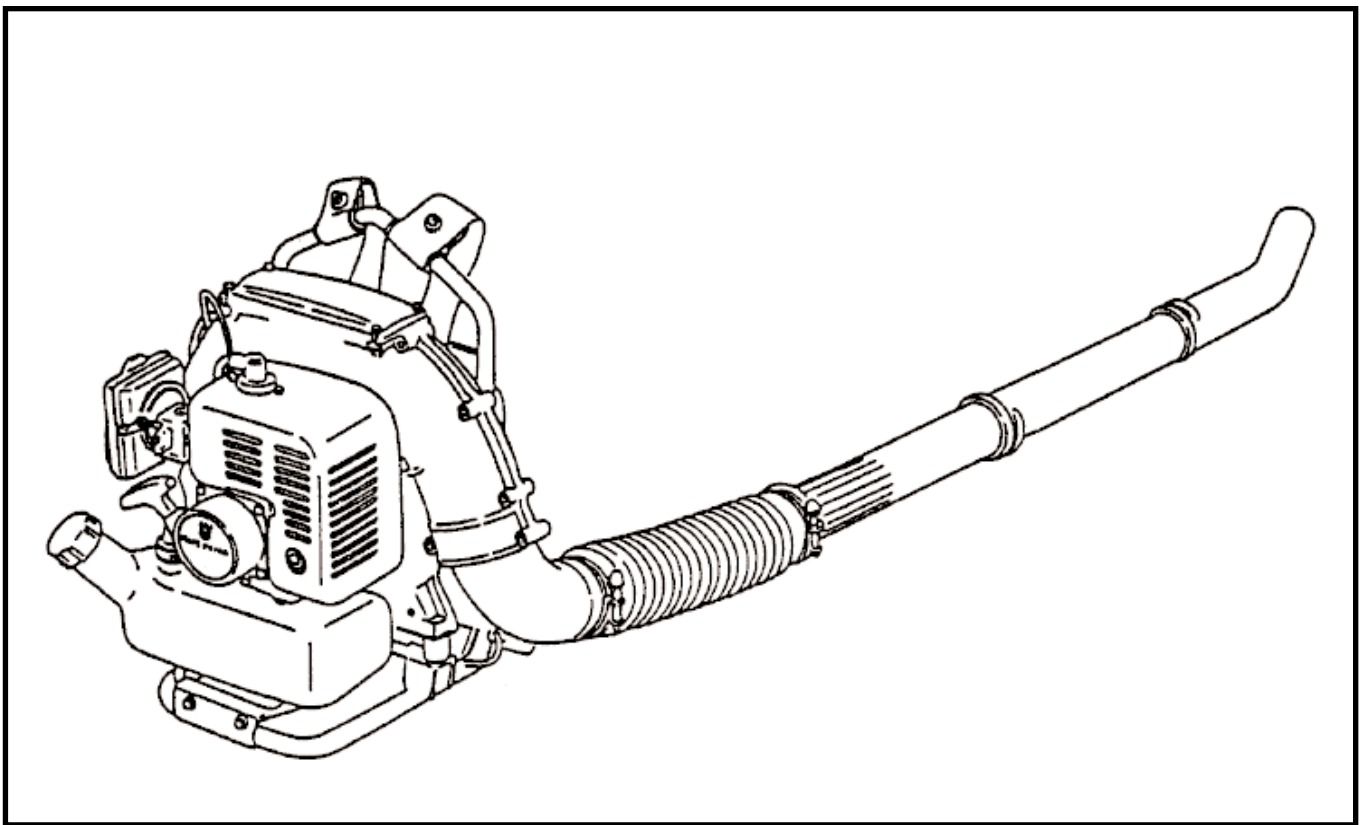

155 BF

California (CARB II)

Backpack Blower

A**155BF**

Ref. #	Part #	Description
1	695 00 04-02	Elbow Pipe Compl.
2	695 00 00-05	O-Ring
3	695 00 05-27	Clamp
4	695 00 00-16	Flexible Pipe
5	695 00 00-19	Base Pipe
6	695 00 00-20	Middle Pipe
7	695 00 00-21	Bend Pipe
8	695 00 06-33	Tapping Screw (M5x20)
9	695 00 06-34	Rubber AV Mount
10	695 00 06-35	Rubber AV Mount
11	695 00 06-36	Fan Housing
12	695 00 06-37	Pre-Coat Lock Bolt
13	695 00 06-38	Fan
14	695 00 06-39	Fan Housing
15	695 00 06-40	Pre-Coat Lock Bolt

B**155BF**

Ref. #	Part #	Description
1	695 00 00-38	Flange Nylon Nut (M6)
2	695 00 00-45	Washer
3	695 00 06-41	Shoulder Strap
4	695 00 06-42	Truss Screw (M6x16)
5	501 94 19-01	U-Nut (M6)
6	695 00 06-44	Backpack Pad
7	695 00 06-54	Backpack Frame
8	695 00 06-43	Clip
9	695 00 06-46	Screw (M6x16)
10	695 00 06-48	Fuel Tank
11	695 00 06-75	Screw (M5x12)
12	695 00 04-04	Lever Compl.
13	695 00 02-16	Hex Nut
14	695 00 02-12	Spring Lock Washer (M8)

Ref. #	Part #	Description
15	695 00 02-13	Plain Washer (M8)
16	695 00 02-06	Lever Mount
17	695 00 02-09	O-Ring
18	695 00 02-07	Lever Body
19	695 00 02-08	Spacer
20	695 00 02-10	Flange Bolt (M8x25)
21	695 00 02-16	Hex Nut (M5)
22	695 00 02-17	Spring Lock Washer (M5)
23	695 00 02-18	Plain Washer (M5)
24	695 00 02-15	Throttle Lever
25	695 00 00-43	Wire Band
26	695 00 02-19	Stop Switch
27	695 00 02-20	Tube