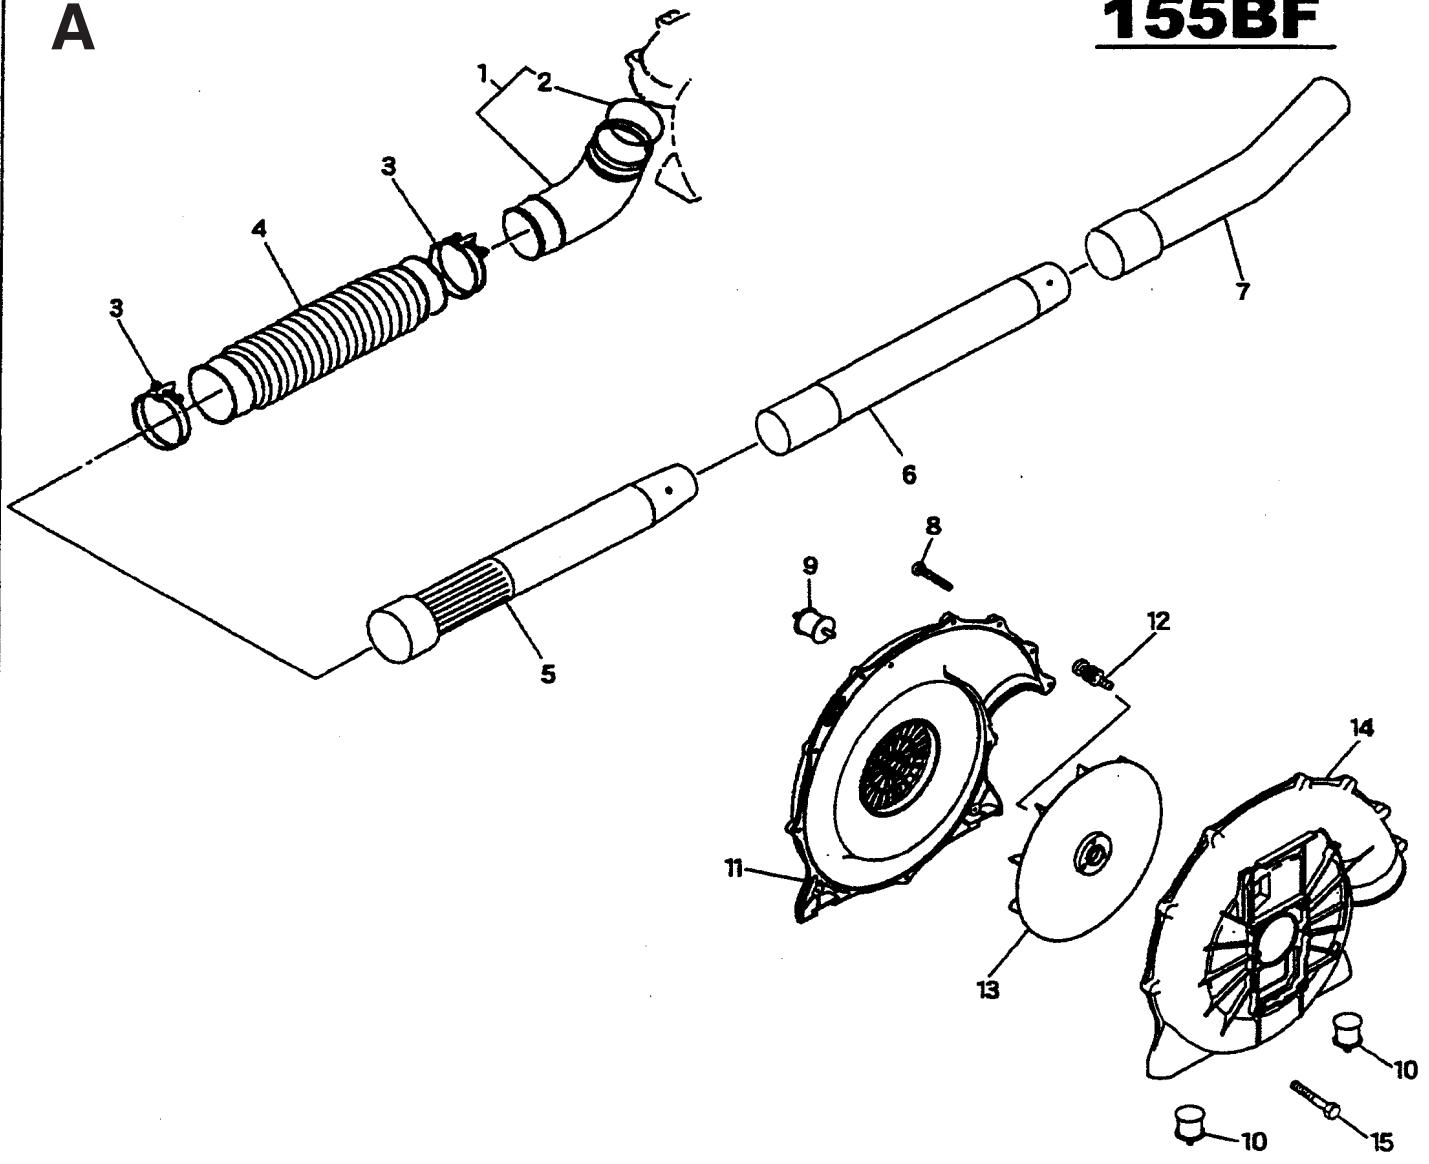

155 BF

California (CARB II)

Backpack Blower

A**155BF**

Ref. #	Part #	Description
1	695 00 04-02	Elbow Pipe Compl.
2	695 00 00-05	O-Ring
3	695 00 05-27	Clamp
4	695 00 00-16	Flexible Pipe
5	695 00 00-19	Base Pipe
6	695 00 00-20	Middle Pipe
7	695 00 00-21	Bend Pipe
8	695 00 06-33	Tapping Screw (M5x20)
9	695 00 06-34	Rubber AV Mount
10	695 00 06-35	Rubber AV Mount
11	695 00 06-36	Fan Housing
12	695 00 06-37	Pre-Coat Lock Bolt
13	695 00 06-38	Fan
14	695 00 06-39	Fan Housing
15	695 00 06-40	Pre-Coat Lock Bolt

B**155BF**

Ref. #	Part #	Description
1	695 00 00-38	Flange Nylon Nut (M6)
2	695 00 00-45	Washer
3	695 00 06-41	Shoulder Strap
4	695 00 06-42	Truss Screw (M6x16)
5	501 94 19-01	U-Nut (M6)
6	695 00 06-44	Backpack Pad
7	695 00 06-54	Backpack Frame
8	695 00 06-43	Clip
9	695 00 06-46	Screw (M6x16)
10	695 00 06-48	Fuel Tank
11	695 00 06-75	Screw (M5x12)
12	695 00 04-04	Lever Compl.
13	695 00 02-16	Hex Nut
14	695 00 02-12	Spring Lock Washer (M8)

Ref. #	Part #	Description
15	695 00 02-13	Plain Washer (M8)
16	695 00 02-06	Lever Mount
17	695 00 02-09	O-Ring
18	695 00 02-07	Lever Body
19	695 00 02-08	Spacer
20	695 00 02-10	Flange Bolt (M8x25)
21	695 00 02-16	Hex Nut (M5)
22	695 00 02-17	Spring Lock Washer (M5)
23	695 00 02-18	Plain Washer (M5)
24	695 00 02-15	Throttle Lever
25	695 00 00-43	Wire Band
26	695 00 02-19	Stop Switch
27	695 00 02-20	Tube