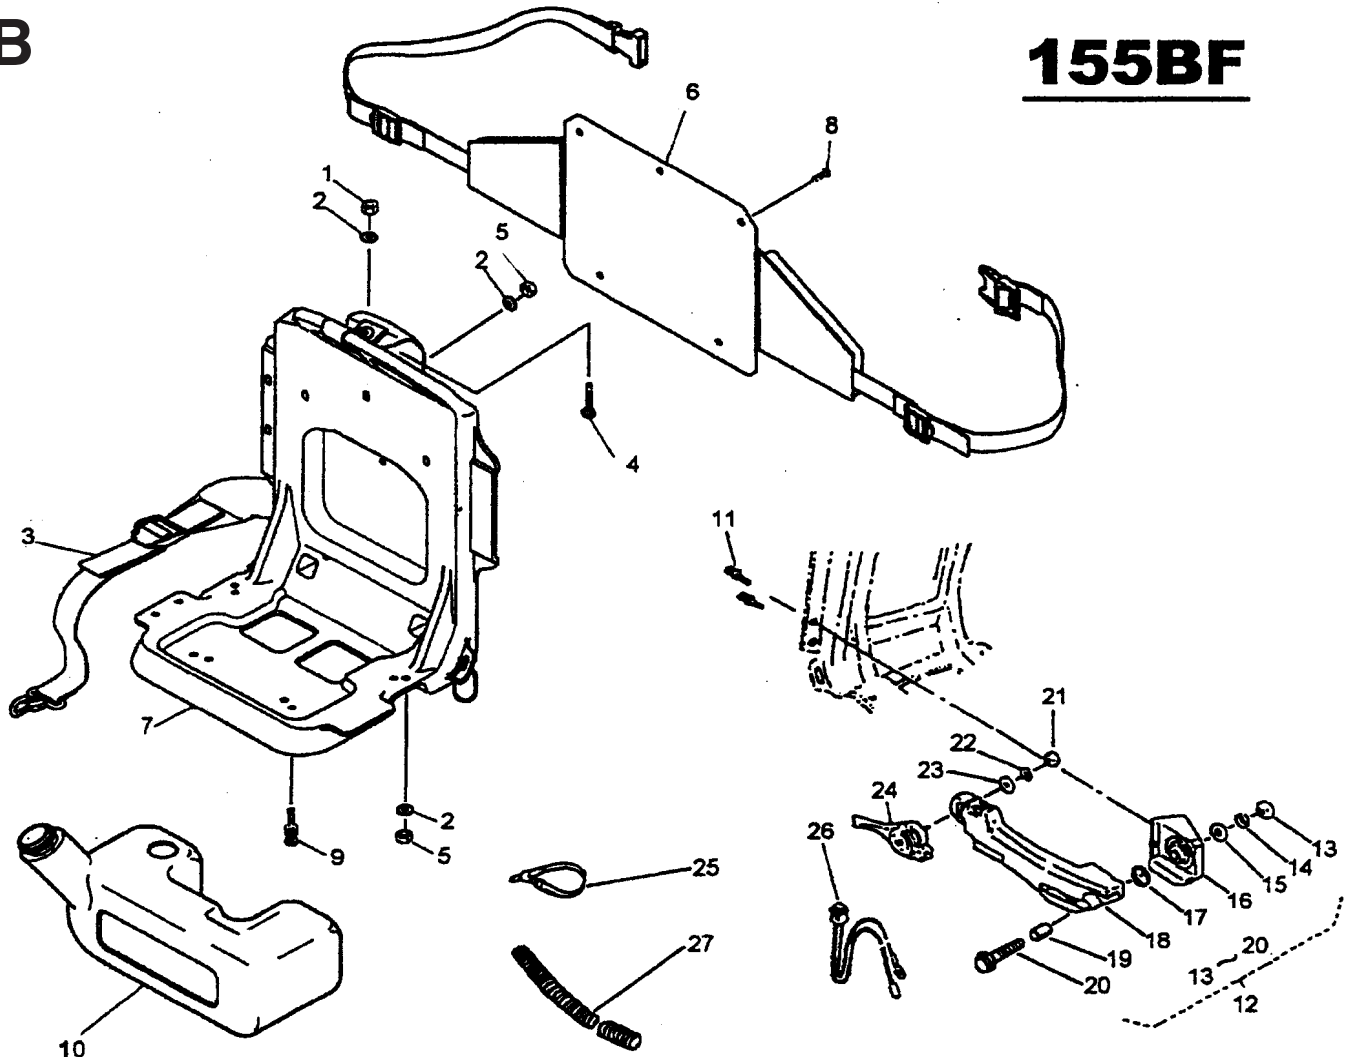

155 BF

California (CARB II)

Backpack Blower

A**155BF**

Ref. #	Part #	Description
1	695 00 04-02	Elbow Pipe Compl.
2	695 00 00-05	O-Ring
3	695 00 05-27	Clamp
4	695 00 00-16	Flexible Pipe
5	695 00 00-19	Base Pipe
6	695 00 00-20	Middle Pipe
7	695 00 00-21	Bend Pipe
8	695 00 06-33	Tapping Screw (M5x20)
9	695 00 06-34	Rubber AV Mount
10	695 00 06-35	Rubber AV Mount
11	695 00 06-36	Fan Housing
12	695 00 06-37	Pre-Coat Lock Bolt
13	695 00 06-38	Fan
14	695 00 06-39	Fan Housing
15	695 00 06-40	Pre-Coat Lock Bolt

B**155BF**

Ref. #	Part #	Description
1	695 00 00-38	Flange Nylon Nut (M6)
2	695 00 00-45	Washer
3	695 00 06-41	Shoulder Strap
4	695 00 06-42	Truss Screw (M6x16)
5	501 94 19-01	U-Nut (M6)
6	695 00 06-44	Backpack Pad
7	695 00 06-54	Backpack Frame
8	695 00 06-43	Clip
9	695 00 06-46	Screw (M6x16)
10	695 00 06-48	Fuel Tank
11	695 00 06-75	Screw (M5x12)
12	695 00 04-04	Lever Compl.
13	695 00 02-16	Hex Nut
14	695 00 02-12	Spring Lock Washer (M8)

Ref. #	Part #	Description
15	695 00 02-13	Plain Washer (M8)
16	695 00 02-06	Lever Mount
17	695 00 02-09	O-Ring
18	695 00 02-07	Lever Body
19	695 00 02-08	Spacer
20	695 00 02-10	Flange Bolt (M8x25)
21	695 00 02-16	Hex Nut (M5)
22	695 00 02-17	Spring Lock Washer (M5)
23	695 00 02-18	Plain Washer (M5)
24	695 00 02-15	Throttle Lever
25	695 00 00-43	Wire Band
26	695 00 02-19	Stop Switch
27	695 00 02-20	Tube